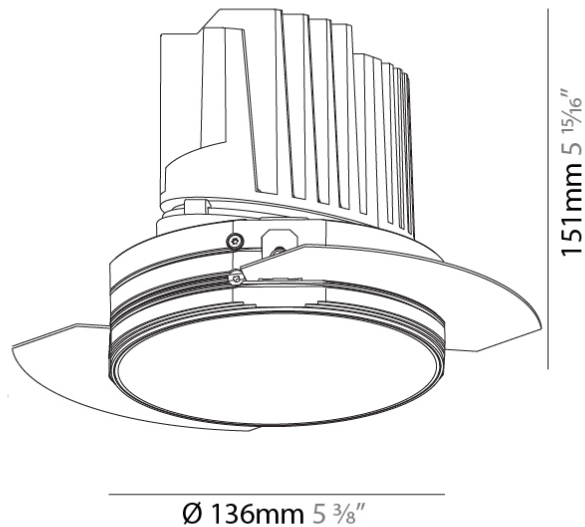

ELECTRICAL

Lamp Type: LED (Zhaga Standard)
Input Wattage (W): 28
Total Output Wattage (W): 26.4
Dimming: Tri-Mode (Non-Dimming and Phase Dimming (120Vac only) and 0-10V Dimming)
Driver Included: No
Driver Location: Recessed Housing
Driver Type: Constant Current - Universal
Driver Class: Class 2
Housing: See components
Input Voltage (V): 120 - 277
Constant Current (MA): 700

LED

Number of LEDs: 1
Color Temperature (°K): 2700 / 3000 / 3500 / 4000
Max. Delivered Lumen (lm): 2156 / 2244 / 2377 / 2425
Nominal Lumen (lm): 2909 / 3028 / 3208 / 2373
CRI: >90 CRI
Lamp Life (hrs): 50000
Upon Request: RGB-W Tunable White Special Color Temperature Special LED

OPTICAL

Reflector°: 18 / 34
Optic°: Lens Pack - No Lens / Linear Spread Lens / Honeycomb / Spread Lens
Adjustability: Fixed
Upon Request: Special Beam Angles

RATINGS AND CERTIFICATIONS

382, F 416-247-9319, www.zaneen.com
Certified by Intertek for North American standards at the end of the existing Model #. For assistance on 'custom' specifications, contact zteam@zaneen.com.
In a constant effort to supply the best product, we reserve the right to change specifications or materials without notice. The most recent specification sheets are found at zaneen.com
IP rating: IP20