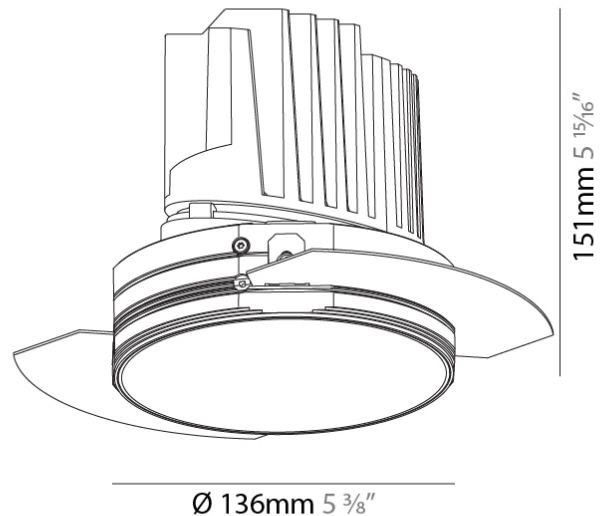

ELECTRICAL

Lamp Type: LED (Zhaga Standard)
Input Wattage (W): 13.2 / 16.5
Total Output Wattage (W): 12.1 / 14.7
Dimming: Tri-Mode (Non-Dimming and Phase Dimming (120Vac only) and 0-10V Dimming)
Driver Included: No
Driver Location: Recessed Housing
Driver Type: Constant Current - Universal
Driver Class: Class 2
Housing: See components
Input Voltage (V): 120 - 277
Constant Current (MA): 350

LED

Number of LEDs: 1
Color Temperature (°K): 2700 / 3000 / 3500 / 4000
Max. Delivered Lumen (lm): 814 / 877 / 911 / 930
Nominal Lumen (lm): 1246 / 1342 / 1396 / 1424
CRI: >90 CRI
Efficiency (%): 90.5
Lamp Life (hrs): 50000
Upon Request: RGB-W Tunable White Special Color Temperature Special LED

OPTICAL

Reflector°: 10
Optic°: Lens Pack - No Lens / Linear Spread Lens / Honeycomb / Spread Lens
Upon Request: Special Beam Angles

RATINGS AND CERTIFICATIONS

382, F 416-247-9319, www.zaneen.com

Created by Zaneen Lighting for North American Standards. At the end of the existing Model #. For assistance on 'custom' specifications, contact zteam@zaneen.com. In a constant effort to supply the best product, we reserve the right to change specifications or materials without notice. The most recent specification sheets are found at zaneen.com

IP rating: IP20