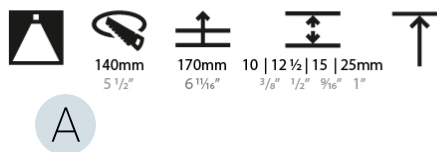

ELECTRICAL

Lamp Type: LED (Zhaga Standard)
Input Wattage (W): 13.2 / 16.5
Total Output Wattage (W): 12.1 / 14.7
Dimming: Tri-Mode (Non-Dimming and Phase Dimming (120Vac only) and 0-10V Dimming)
Driver Included: No
Driver Location: Recessed Housing
Driver Type: Constant Current - Universal
Driver Class: Class 2
Housing: See components
Input Voltage (V): 120 - 277
Constant Current (MA): 350

LED

Number of LEDs: 1
Color Temperature (°K): 2700 / 3000 / 3500 / 4000
Max. Delivered Lumen (lm): 814 / 877 / 911 / 930
Nominal Lumen (lm): 1246 / 1342 / 1396 / 1424
CRI: >90 CRI
Efficiency (%): 90.5
Lamp Life (hrs): 50000
Upon Request: RGB-W Tunable White Special Color Temperature Special LED

OPTICAL

Reflector°: 10
Optic°: Lens Pack - No Lens / Linear Spread Lens / Honeycomb / Spread Lens
Upon Request: Special Beam Angles

RATINGS AND CERTIFICATIONS

382, F 416-247-9319, www.zaneen.com

Created by Zaneen Lighting for North American Standards. At the end of the existing Model #. For assistance on 'custom' specifications, contact zteam@zaneen.com. In a constant effort to supply the best product, we reserve the right to change specifications or materials without notice. The most recent specification sheets are found at zaneen.com

IP rating: IP20